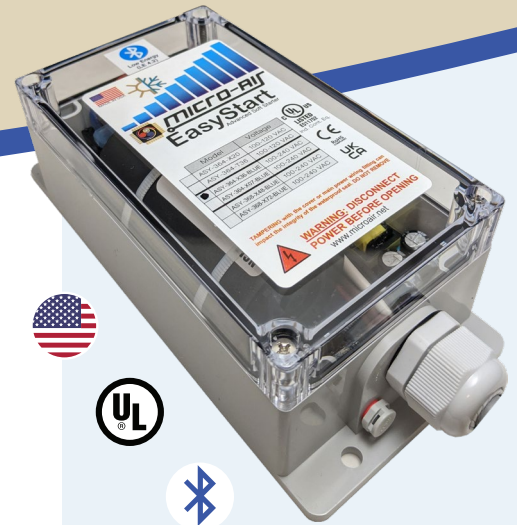

This is our largest EasyStart™ and works with substantial AC units (up to 72,000 BTUs). We take power for granted until it is not available, like when a weather disaster strikes. Generators are a great backup but have their own limits. They often lack the power to START AC units that they can otherwise run.

Imagine an engine that can RUN but not START your car. That's the problem EasyStart™ solves. It can start an AC for anyone wanting comfort, especially those requiring it—like people with special medical needs. Even without emergency power requirements, EasyStart™ makes for smoother AC starts with its gentle ramping. Eliminates dimming lights and shaking wires and conduit at commencement. Two-year limited warranty.