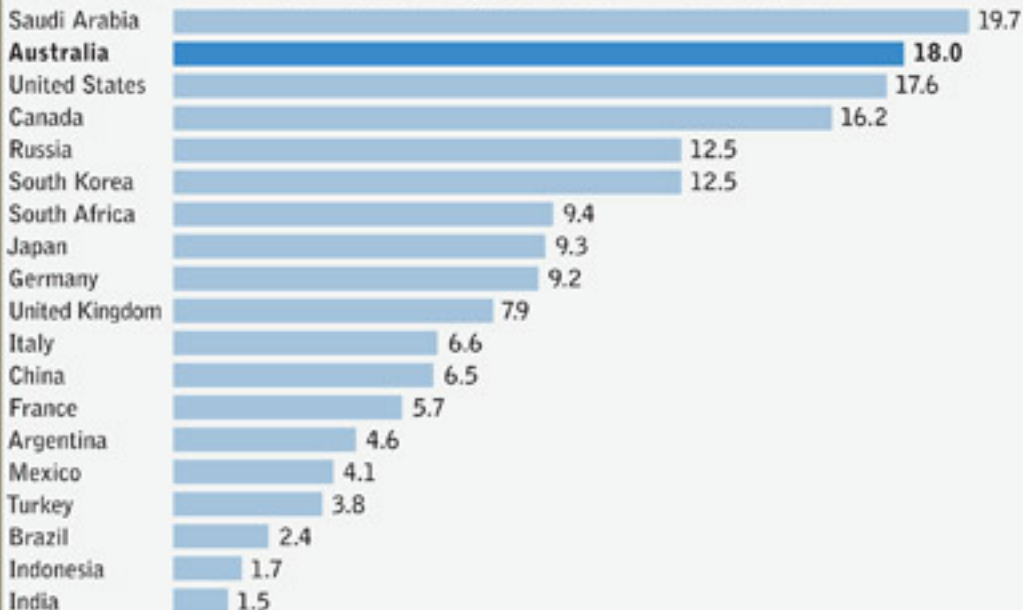

# Big Footprints

Per capita carbon dioxide emissions among G20 nations in metric tons, 2011\*

\*Not including the EU Source: U.S. Energy Information Administration