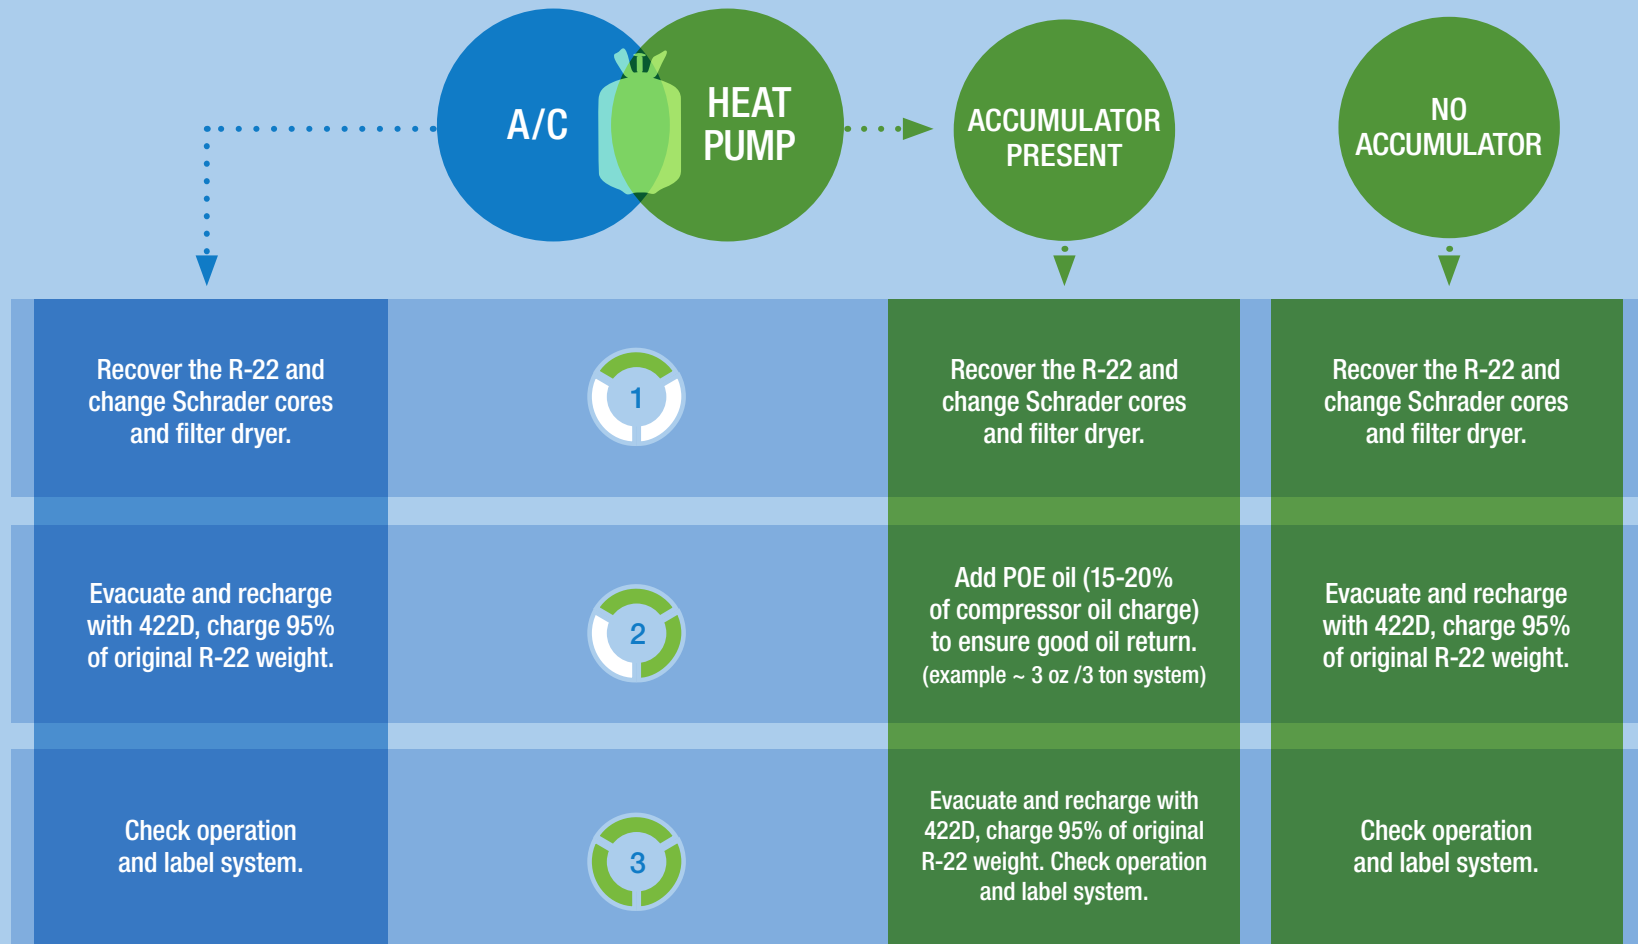

Residential A/C Retrofits are as easy as 1-2-3 with GENETRON® 422D

R-22
Retrofit App
(IOS)

R-22
Retrofit App
(GooglePlay)

Pressure
Temperature App
(IOS)

Pressure
Temperature App
(GooglePlay)

Scan code
for a short
retrofit video