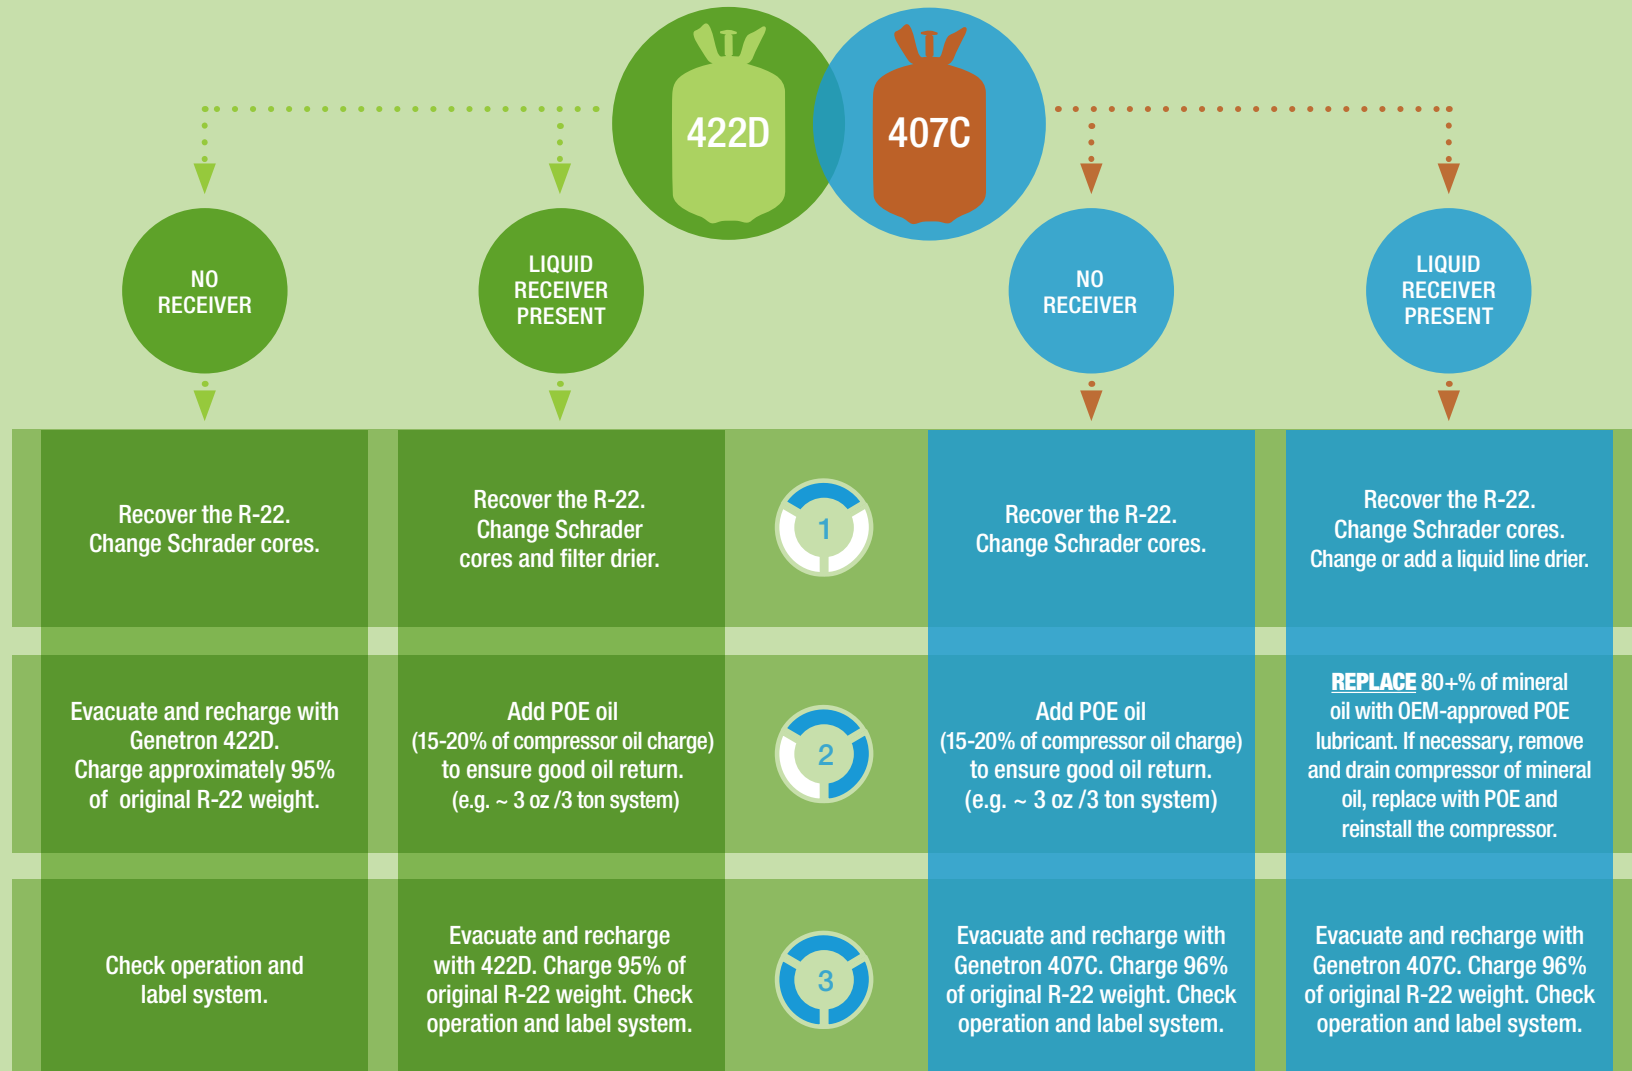

Residential A/C Retrofits are as easy as 1-2-3 with GENETRON® 422D

R-22
Retrofit App
(IOS)

R-22
Retrofit App
(GooglePlay)

Pressure
Temperature App
(IOS)

Pressure
Temperature App
(GooglePlay)

Scan code
for a short
retrofit video

Direct expansion Commercial A/C Retrofits are as easy as 1-2-3 with GENETRON® 422D and GENETRON® 407C

The information provided herein is believed to be accurate and reliable, but is presented without guarantee or warranty of any kind, express or implied. User assumes all risk and liability for use of the information and results obtained. System and/or compressor manufacturer's data should be consulted for specific retrofit recommendations including refrigerant lubricant choices and warranty implications. System operational and start up procedures vary between manufacturers, obtain guidance specific to the equipment being retrofitted.