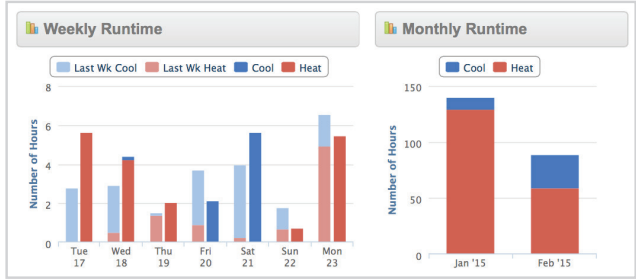

FREE Additional Features available from the Skyport web site:

View Daily, Weekly, and Monthly Runtime Graphs

Advanced Configuration

- Stage deadbands
- Thermostat language
- Readout in degrees F or C

Program Time Period Schedules Security Settings

- Set view only access
- Disable mode changes
- Enable setpoint limits