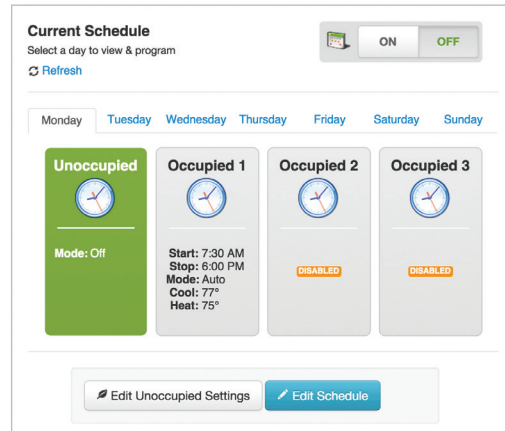

Can program vacation times up to 1 year in advance

With just a few clicks, you can globally adjust:

- Temperature
- Mode
- Time Period Schedules
- Holidays