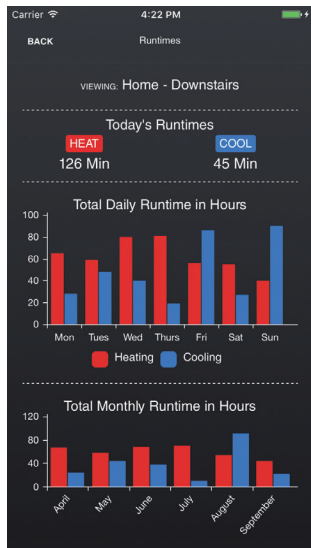

### View Thermostat Information

- Name & location of the thermostat
- Current weather & forecast
- Change heat & cool setpoints
- Change thermostat modes
- View equipment status: heating, cooling, off – including lockouts