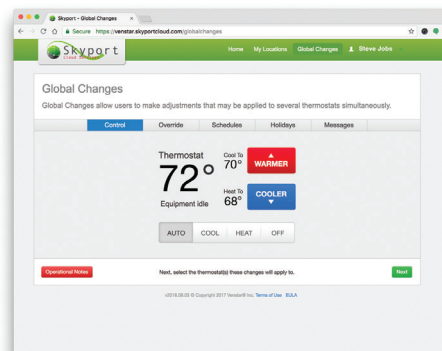

Global Changes

With just a few clicks you can globally adjust:

- Temperatures
- Mode
- Time Period Schedules
- Holidays – Up to 5 years in advance
- Send Messages