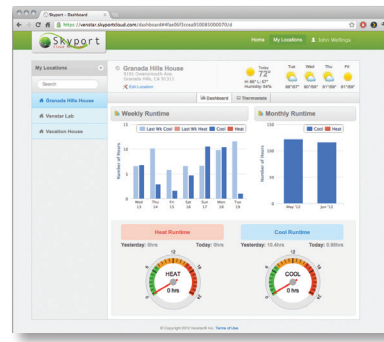

FREE Services

... help you connect to your ColorTouch thermostats (T8850 & T8900)