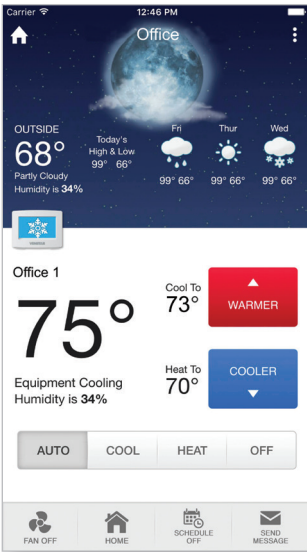

With our FREE app, access all these features remotely from your mobile device

Monitor & Control Thermostat Information

- Name & Location of the Thermostat
- Current Weather & Forecast
- Change Heat & Cool Setpoints
- Change Thermostat Modes
- View Equipment Status: Heating, Cooling, Off – Including Lockouts

Set “Occupied” or “Unoccupied” at the Touch of a Button

Enable or Disable the Time Period Schedule

View Thermostat Alerts

- Supply Air Temperature
- Time for Service
- Air Filter Replacement
- Humidity Pad Replacement
- UV light bulb Replacement

Send Text Messages to the Thermostat

View Current System Temperatures with High and Low Values for the Day

- Indoor Temperature
- Indoor Humidity*
- Outdoor Temperature
- Remote Temperature**
- Supply Air Temperature**
- Return Air Temperature**