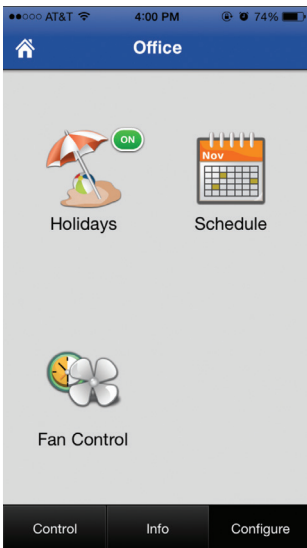

View Heating & Cooling Runtimes for the Day, Current Week, and Last Week