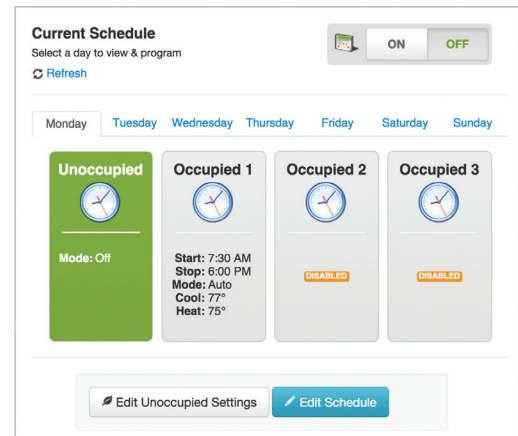

Program Time Period Schedules

Security Settings

- Change the Passcode
- Set View Only Access
- Disable Mode Changes
- Disable/Enable Override
- Enable Setpoint Limits

Enable Popular Holidays at the Touch of a Button

Program Custom Holidays up to 5 Years in Advance

* T8900 only.

** Remote sensor required for this feature