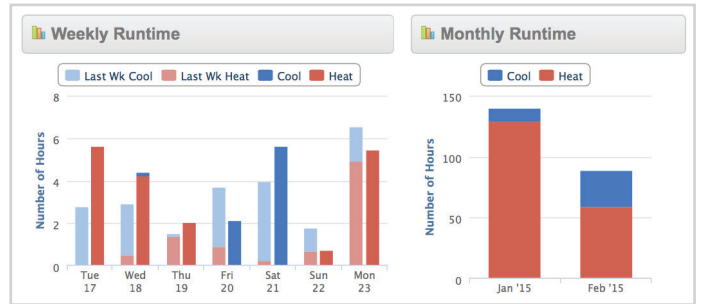

FREE Additional Features available from the Skyport website:

View Daily, Weekly, and Monthly Runtime Graphs

Advanced Configuration

- Stage Deadbands
- Stages of Cooling & Heating
- Hum/Dehum Setpoints*
- Thermostat Language
- Readout in Degrees F or C
- Display Brightness
- Night Dimmer
- Screen Savers and more