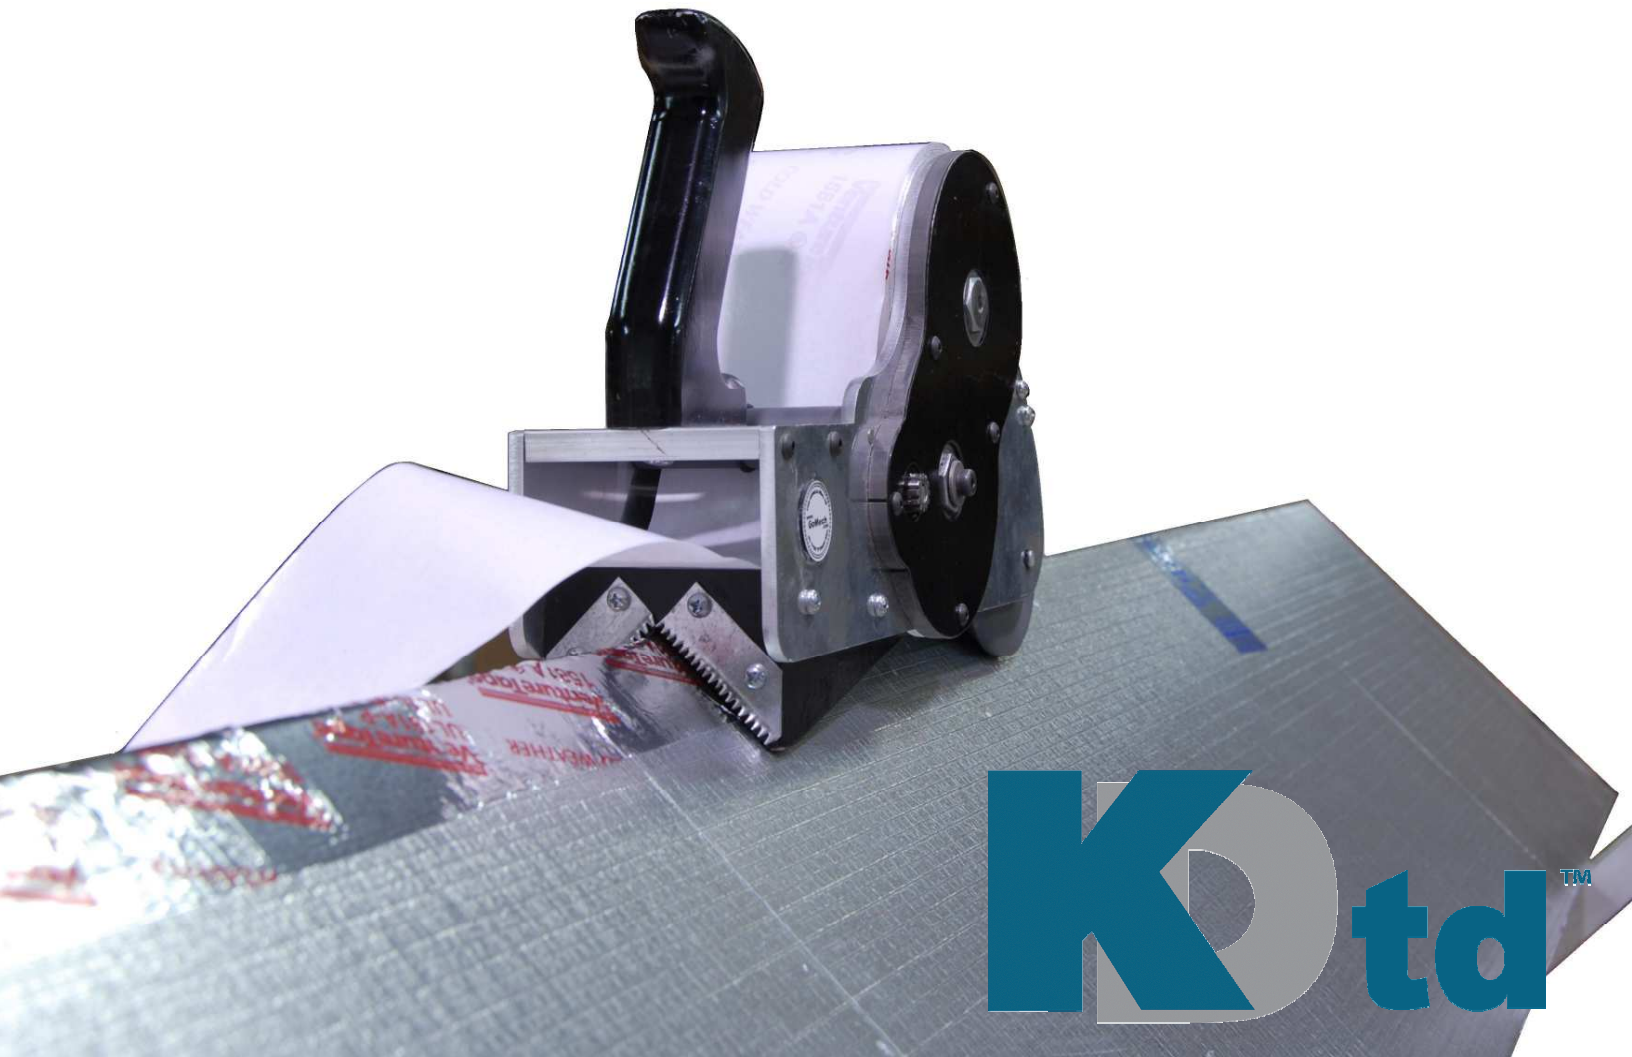

Time is Money!

Introducing...the KDtd 90

A single step 90° Tape Applicator...
So Very Fast & So Very Accurate

See the KDtd 90 in action at
www.vimeo.com/2950242

GoMech, Ltd.
P.O. Box 371
Bowling Green, Ohio 43402
(419) 419-4446
www.gomech.com